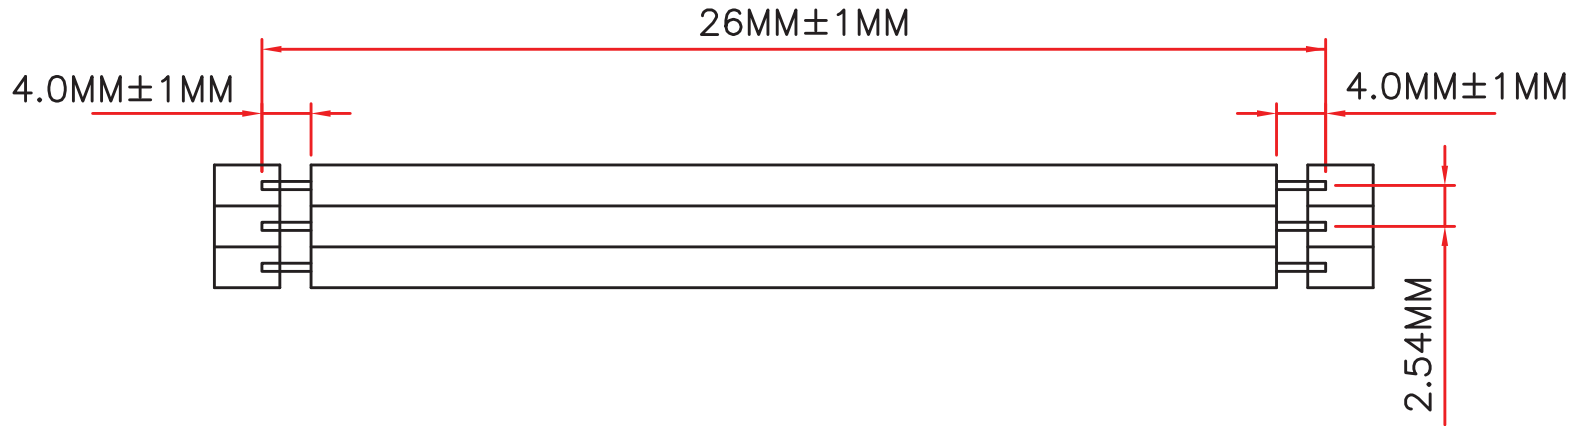

PROJECT : FRC 3P L=26MM

CUSTOMER APPROVED :

DATE : 2018.10.06

CABLE TYPE: WCH CABLE, PITCH 2.54MM UL4478 #26AWG, GREY

WCH Cable, China Good Quality Cable Manufacturer
UL4478 Data sheet sales@wchcable.com

REV	REV./NO.	DESCRIPTION	DATE
WCH CABLE INDUSTRIAL CO., LTD.			
DRAW		DWN NO.	REV
JE			A
CONFIRM		CUS. P/N:	REV
DIRECTOR			
CONFIRM		CUS.	
MANAGER			
APPROVAL			
SL		SHEET 1 TO 1	

NO.	PART NO.	DESCRIPTION	VENDOR	QTY	UNIT/REF
3					
2					
1	CABLE				