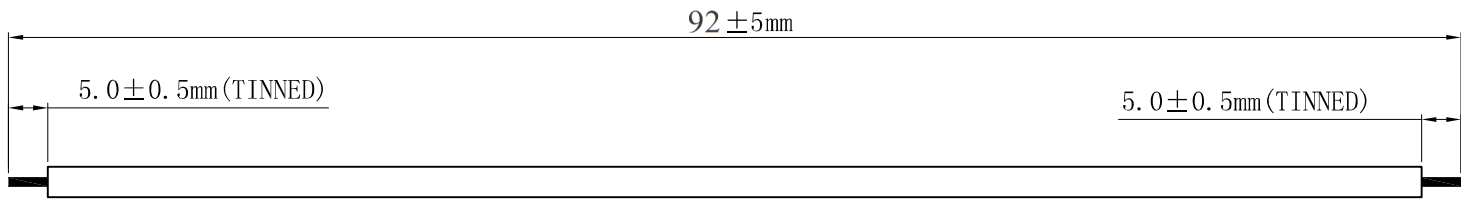

PROJECT : UL10369 CUT

CUSTOMER APPROVED :

DATE : 2017.05.16

CABLE TYPE: WCH CABLE, UL10369 #26AWG OD1.60, XL-PE, BLACK

WCH Cable, China Good Quality Cable Manufacturer
sales@wchcable.com

REV	REV./NO.	DESCRIPTION	DATE
WCH CABLE INDUSTRIAL CO., LTD.			
DRAW		DWN NO.	REV
JE			A
CONFIRM		CUS. P/N:	REV
DIRECTOR			
CONFIRM		CUS.	
MANAGER			
APPROVAL		SHEET 1 TO 1	
SL			