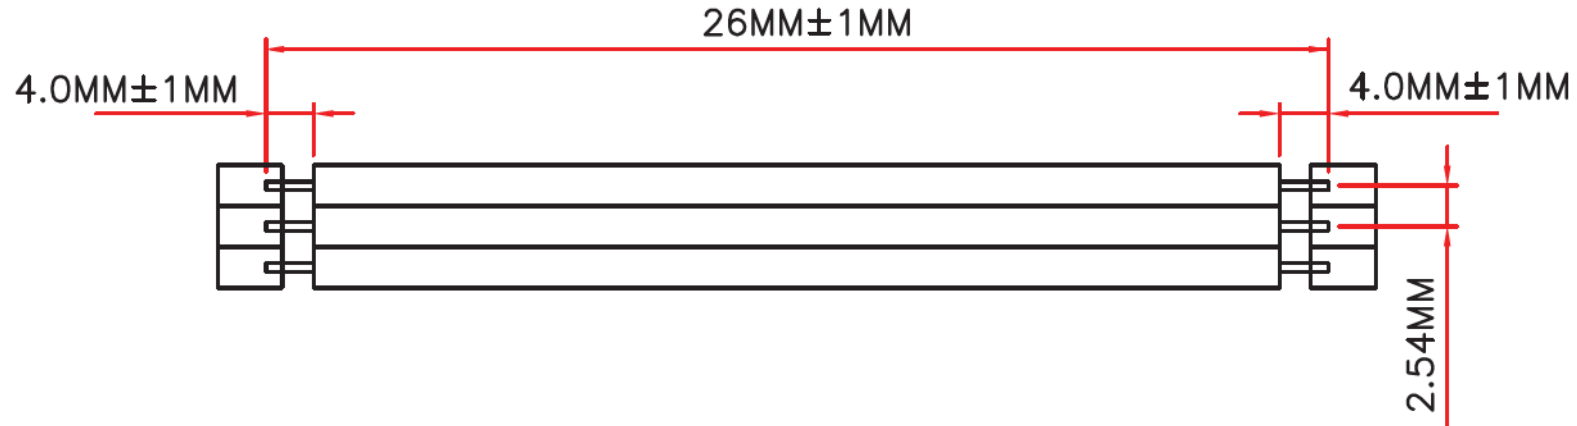

PROJECT : UL2651 AWG26 CUT

CUSTOMER APPROVED :

DATE : 2018.10.06

CABLE TYPE: WCH CABLE, PITCH 2.54MM UL265 #26AWG, GREY

WCH Cable, China Good Quality Cable Manufacturer  
sales@wchcable.com

REV	REV./NO.	DESCRIPTION	DATE
<b>WCH CABLE INDUSTRIAL CO., LTD.</b>			
DRAW		DWN NO.	REV A
JE			
CONFIRM		CUS. P/N:	REV
DIRECTOR			
CONFIRM		CUS.	
MANAGER			
APPROVAL			
SL		SHEET 1 TO 1	

NO.	PART NO.	DESCRIPTION	VENDOR	QTY	UNIT/REF
3					
2					
1	CABLE				

QMP010-08-A